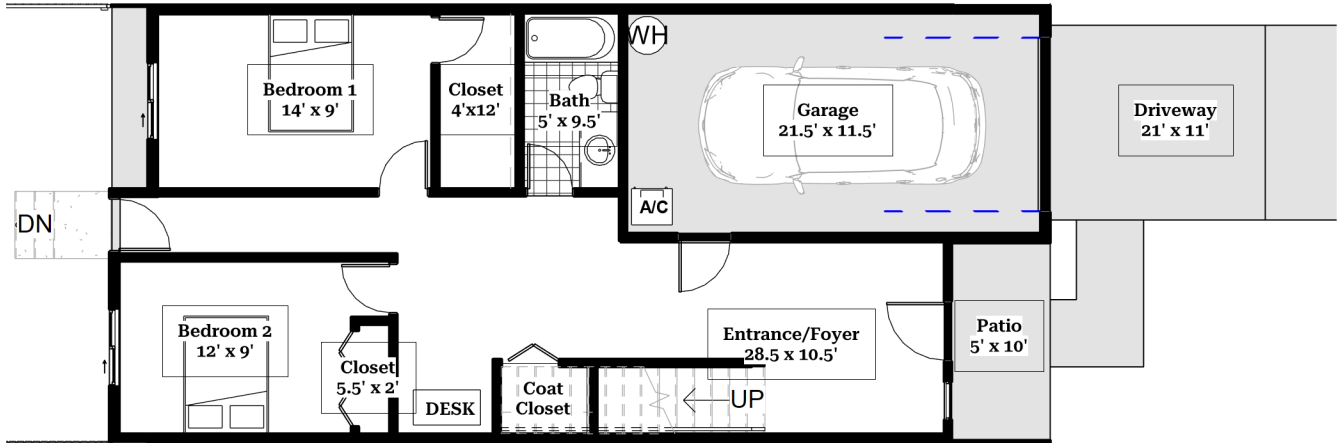

# 2900 Birch Ave

## Floor Plans

**Main Level**  
1041 SQ FT

**Upper Level**  
1040 SQ FT

All measurements are approximate. While deemed reliable, no information on these floor plans should be relied upon without independent verification.